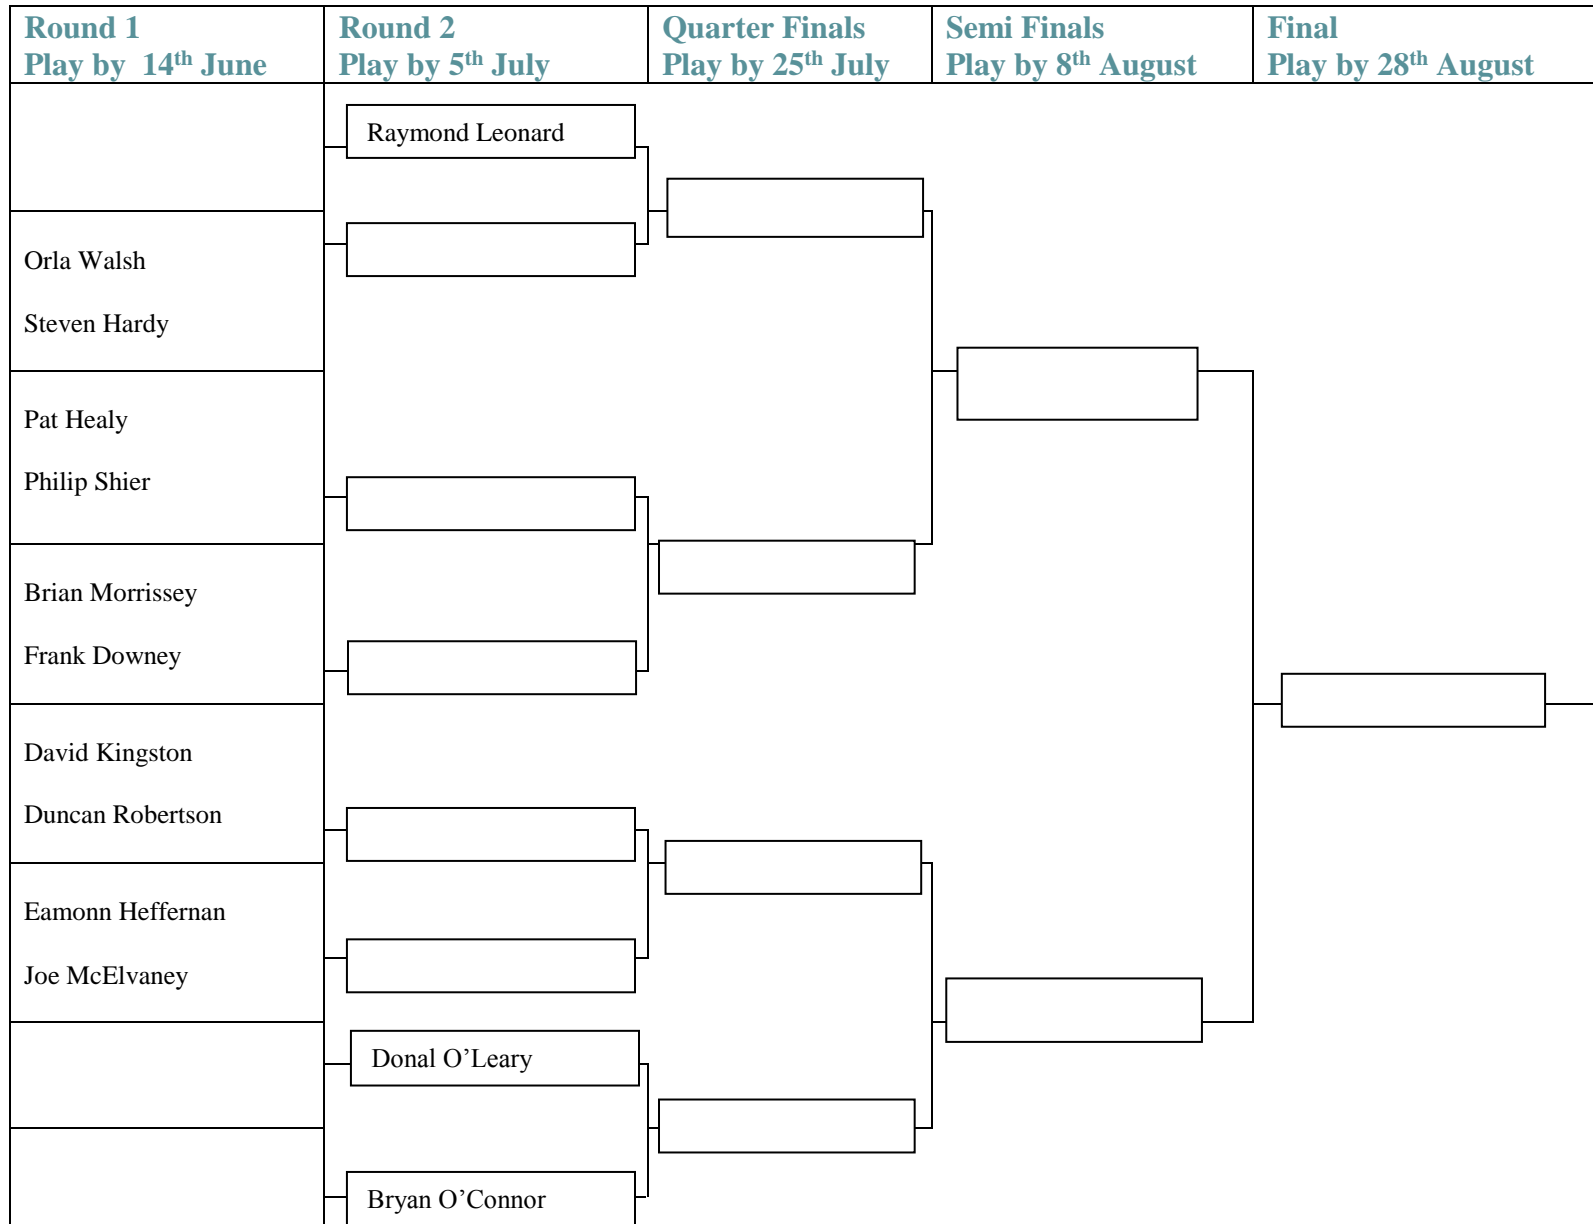

The Society of Actuaries in Ireland Matchplay Competition 2014

Circulated: 22nd May 2014