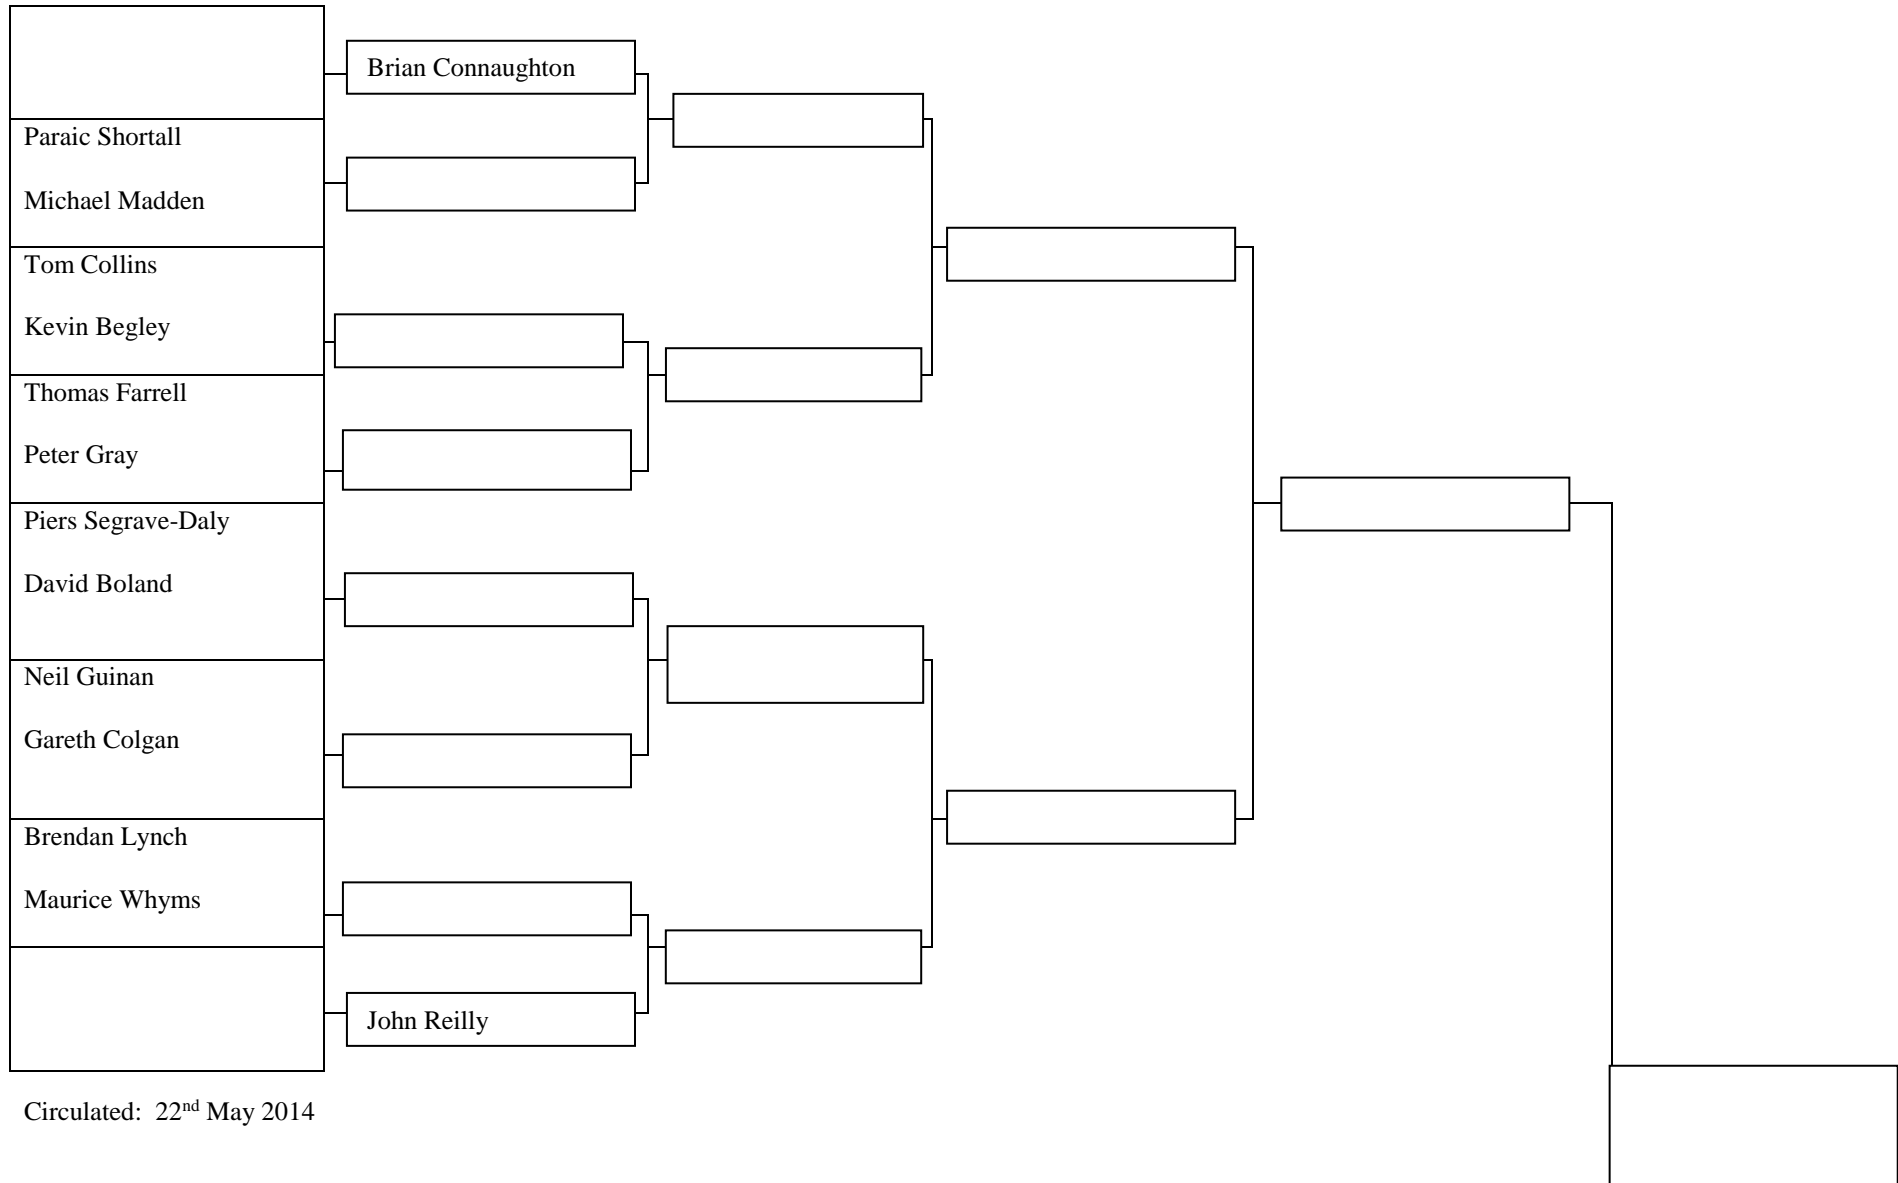

The Society of Actuaries in Ireland Matchplay Competition 2014

| Round 1 Play by 14 th June | Round 2 Play by 5 th July | Quarter Finals Play by 25 th July | Semi Finals Play by 8 th August | Final Play by 28 th August |
|--|---|---|---|--|
|--|---|---|---|--|