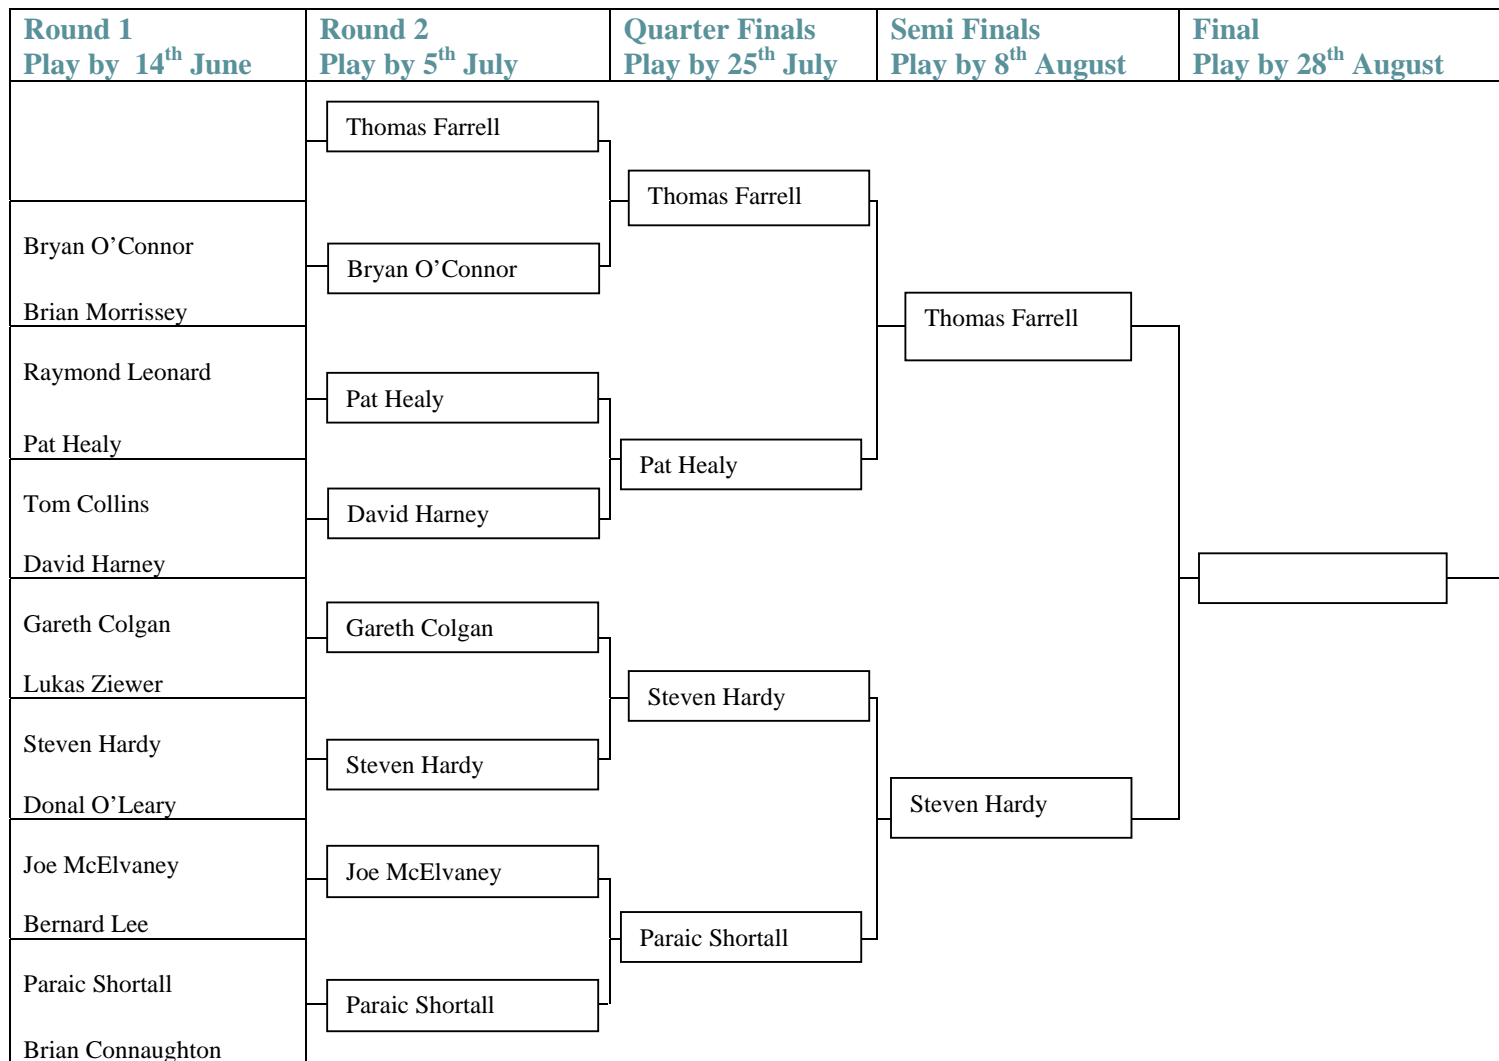

The Society of Actuaries in Ireland Matchplay Competition 2013

Updated 29th July 2013