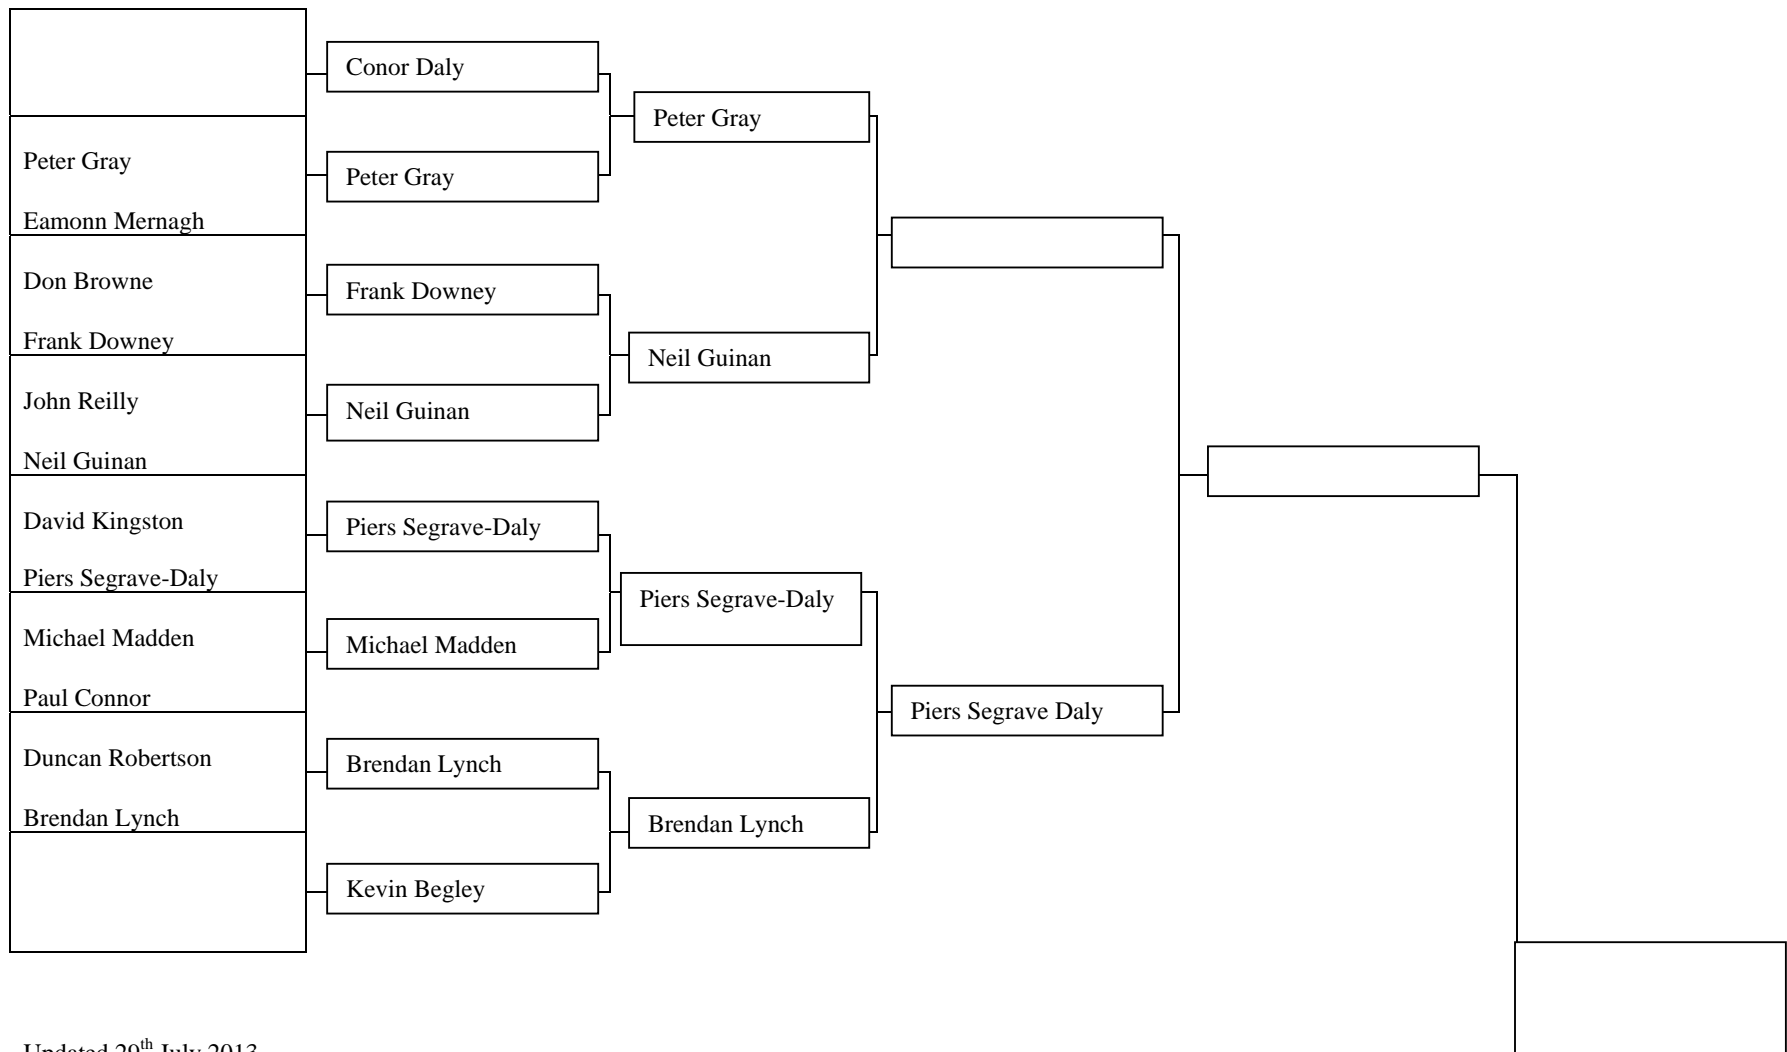

The Society of Actuaries in Ireland Matchplay Competition 2013

Round 1 Play by 14 th June	Round 2 Play by 5 th July	Quarter Finals Play by 25 th July	Semi Finals Play by 8 th August	Final Play by 28 th August
--	---	---	---	--